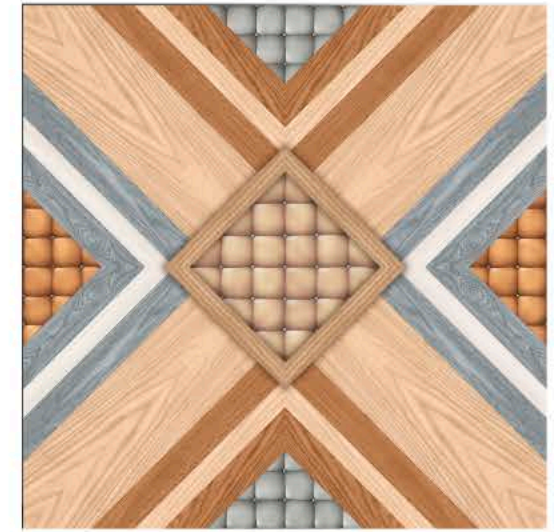

APPLICATIONS

WHITE BODY

**600MMx600MM
PORCELAIN TILES**

1169

1170

1171

1172

LEADSUN