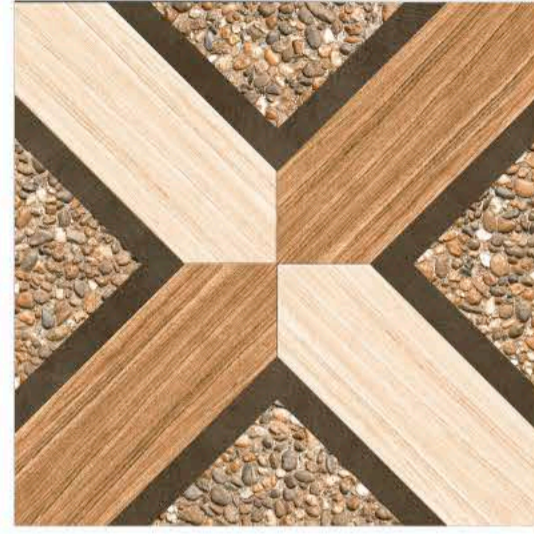

1052

LEADSUN

**MATT
SERIES**

APPLICATIONS

WHITE BODY

**600MMx600MM
PORCELAIN TILES**

1053

1054