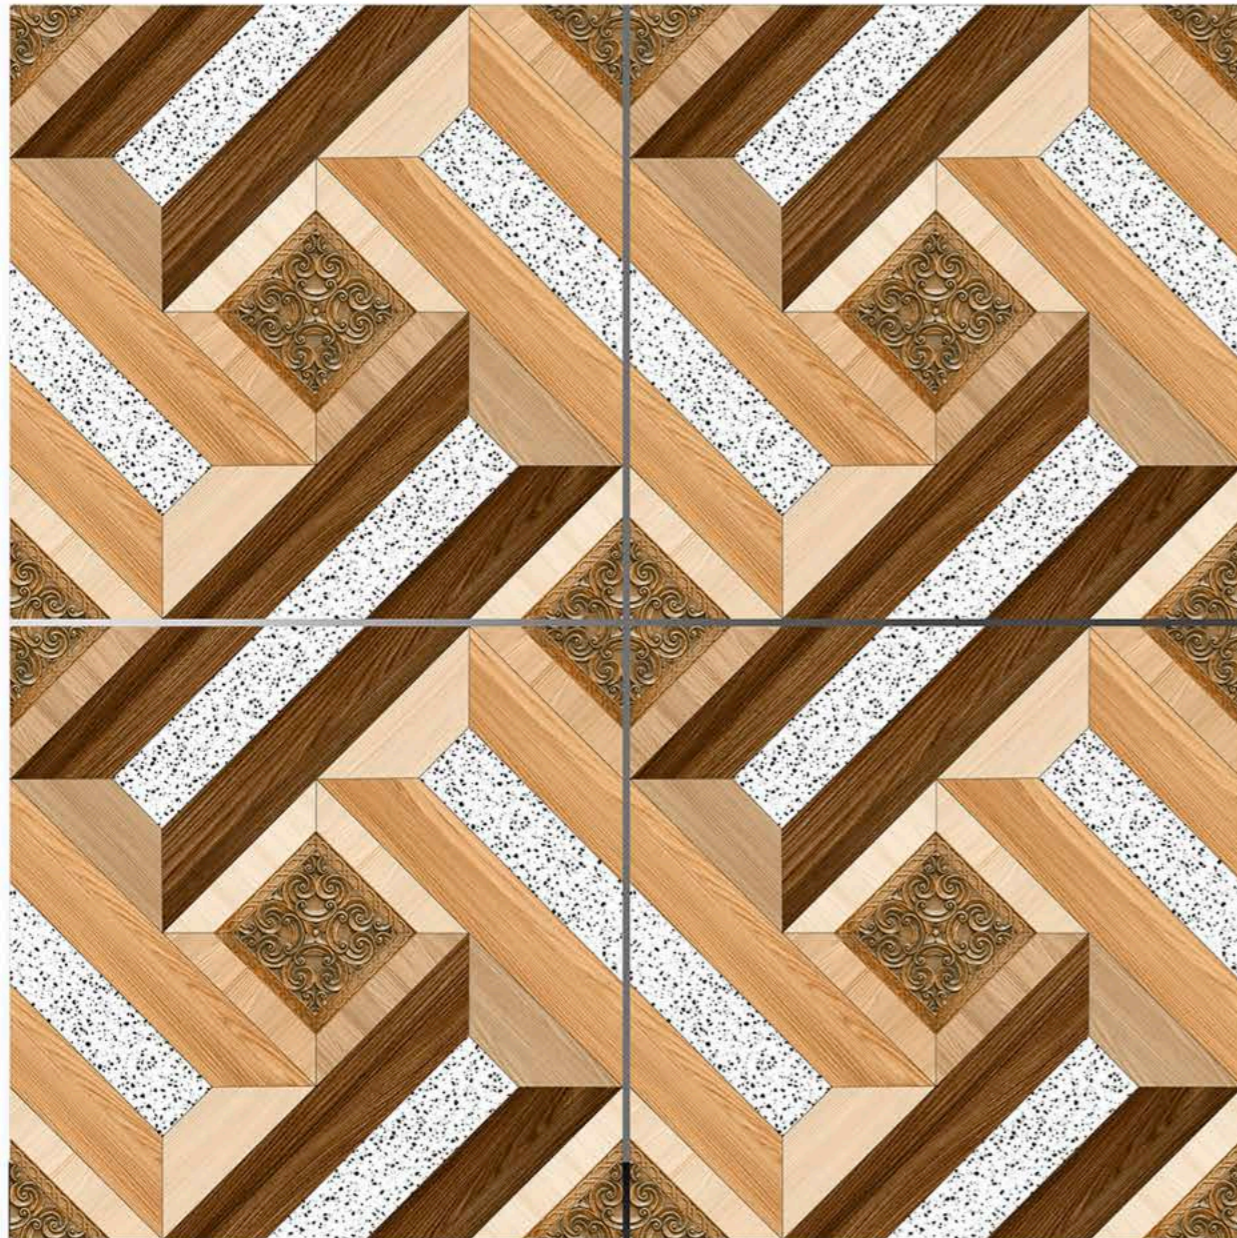

LEADSUN

**MATT
SERIES**

APPLICATIONS

WHITE BODY

**600MMx600MM
PORCELAIN TILES**