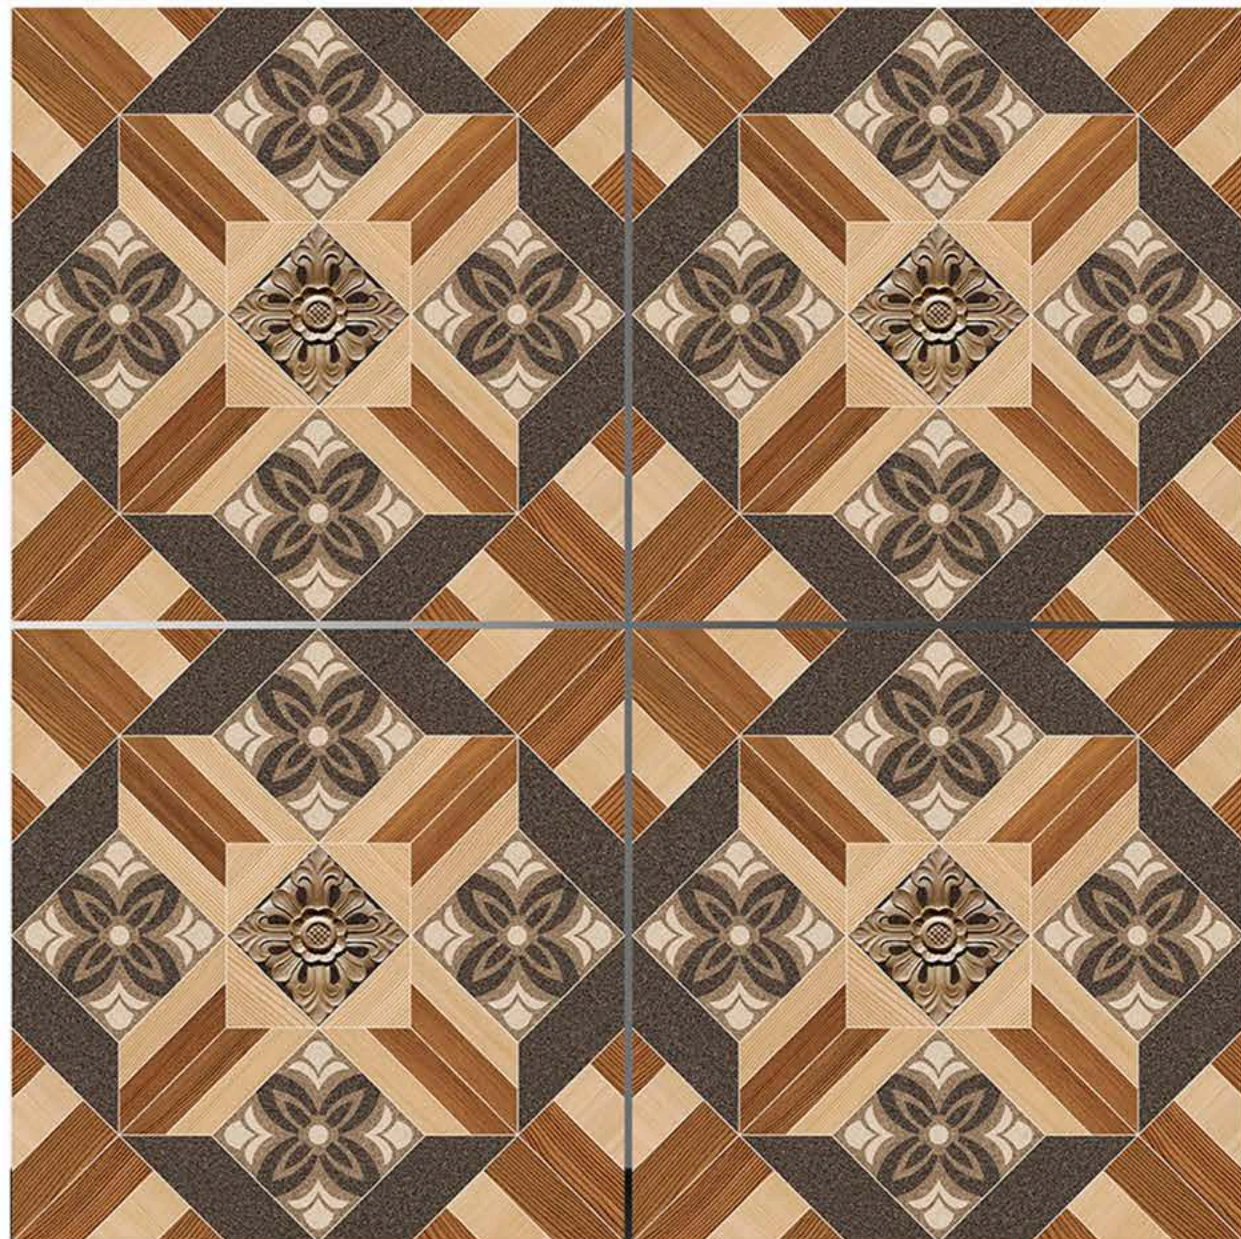

LEADSUN

**MATT
SERIES**

APPLICATIONS

WHITE BODY

**600MMx600MM
PORCELAIN TILES**