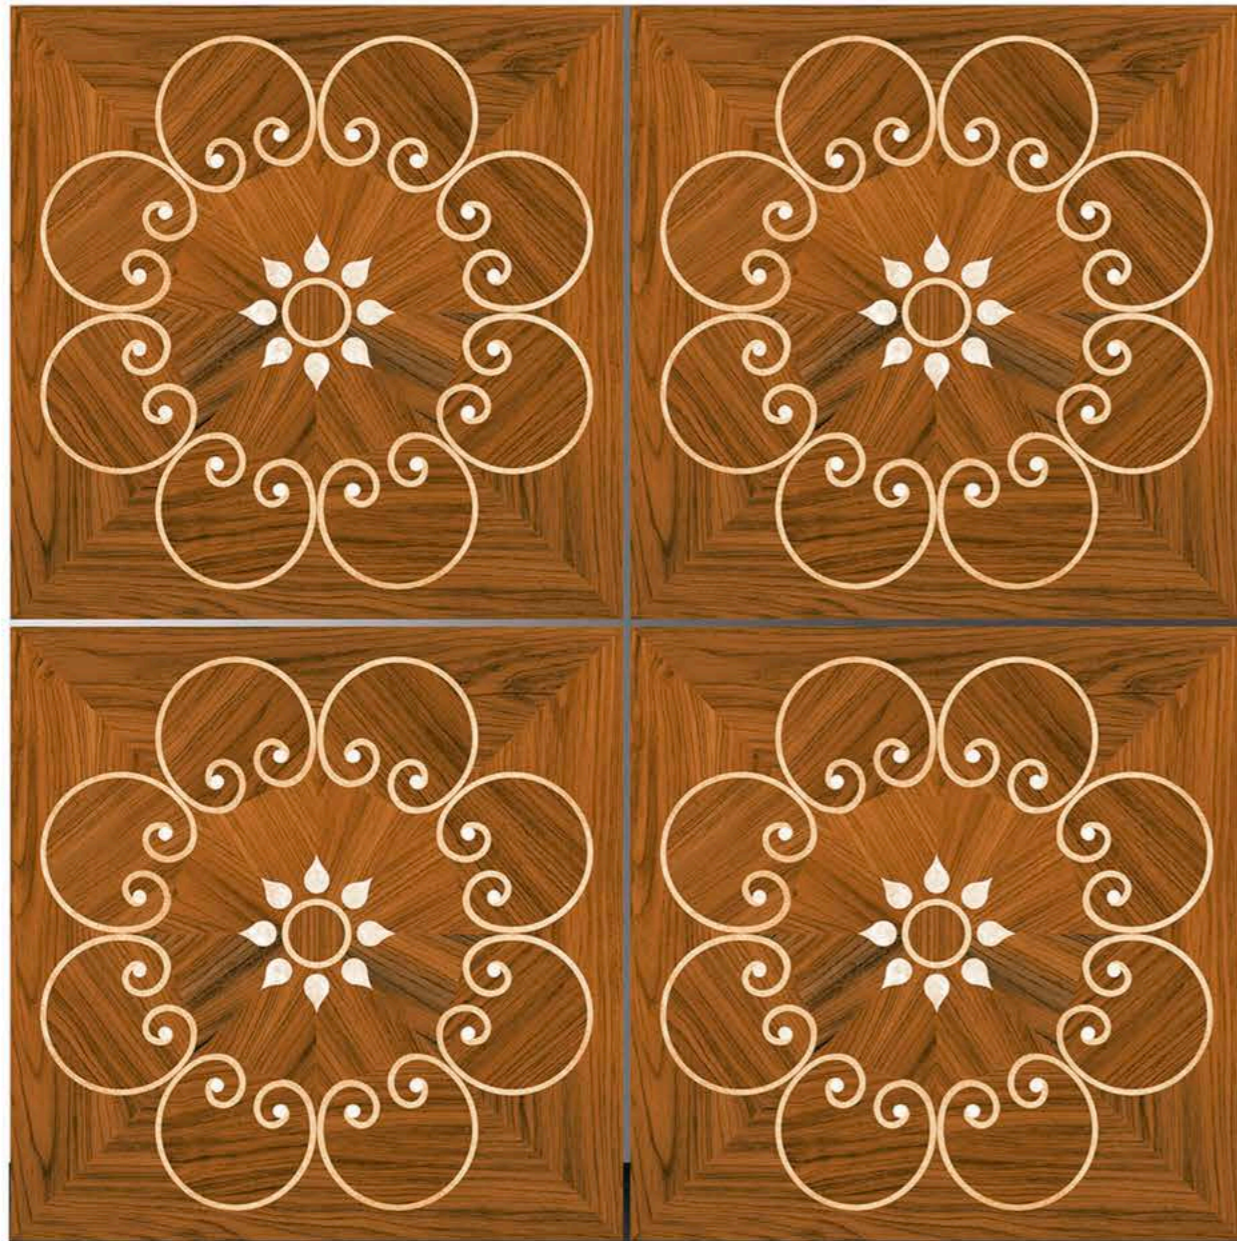

LEADSUN

**MATT
SERIES**

APPLICATIONS

WHITE BODY

**600MMx600MM
PORCELAIN TILES**