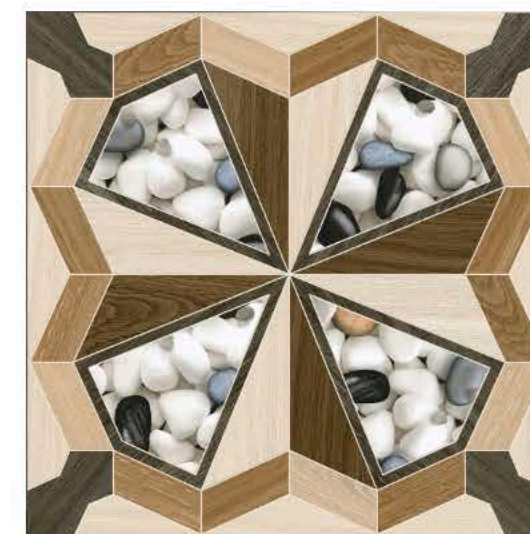

**600MMx600MM
PORCELAIN TILES**

1001

1002

1003

1004

LEADSUN

**MATT
SERIES**

APPLICATIONS