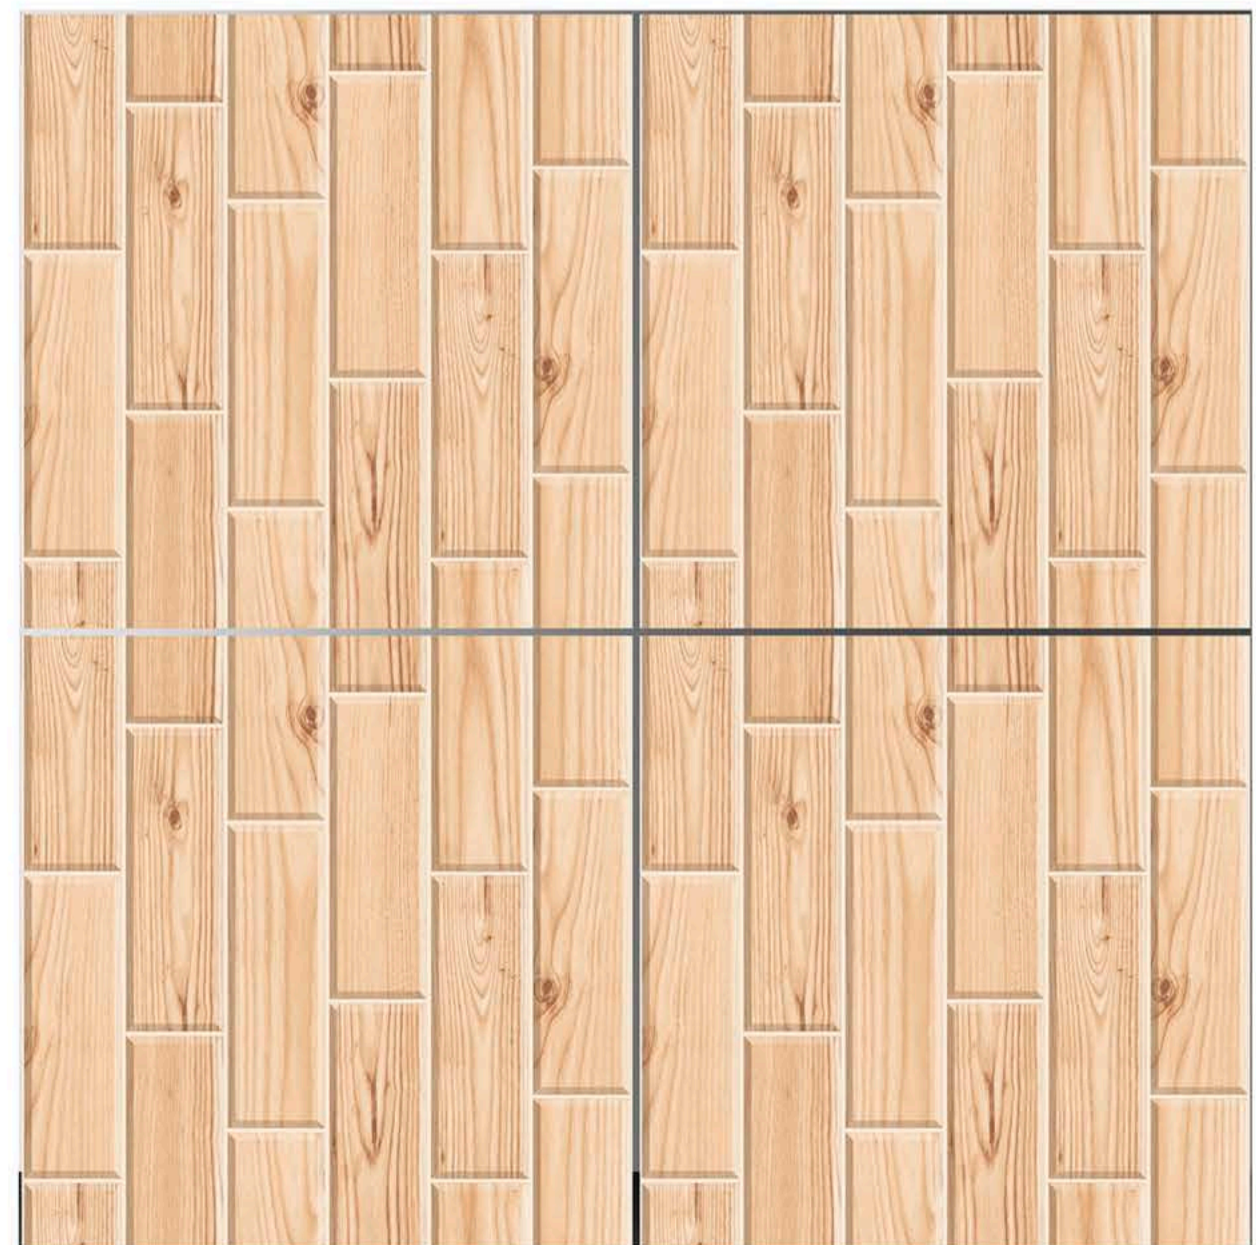

**600MMx600MM
PORCELAIN TILES**

1161

1162

1163

1164

LEADSUN

**MATT
SERIES**

APPLICATIONS