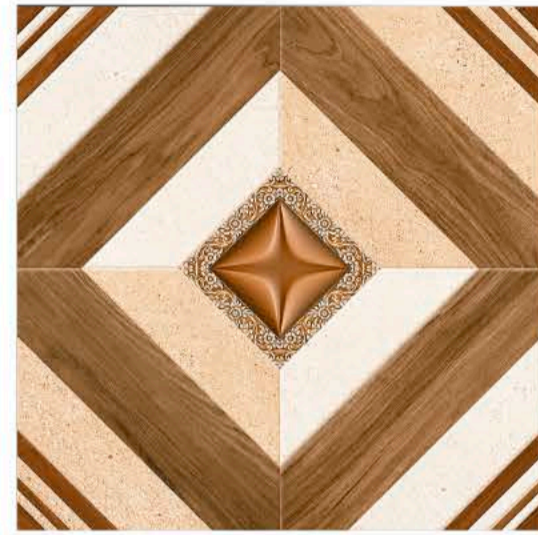

LEADSUN

**MATT
SERIES**

APPLICATIONS

WHITE BODY

**600MMx600MM
PORCELAIN TILES**

1102