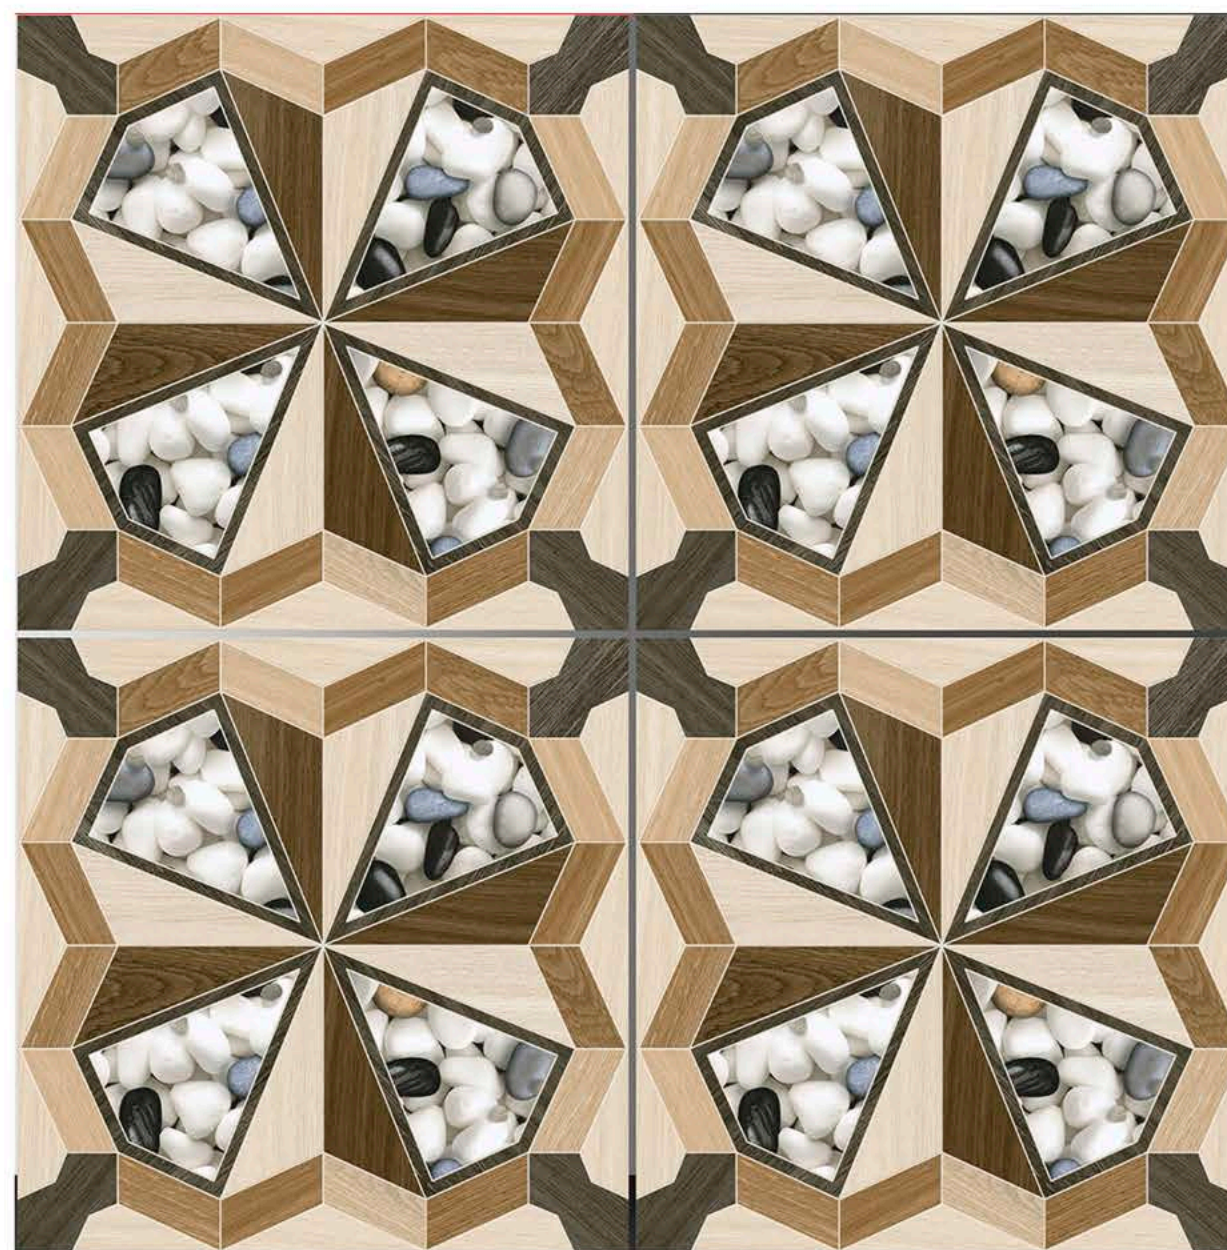

**600MMx600MM
PORCELAIN TILES**

1001

1002

1003

1004

LEADSUN

**MATT
SERIES**

APPLICATIONS