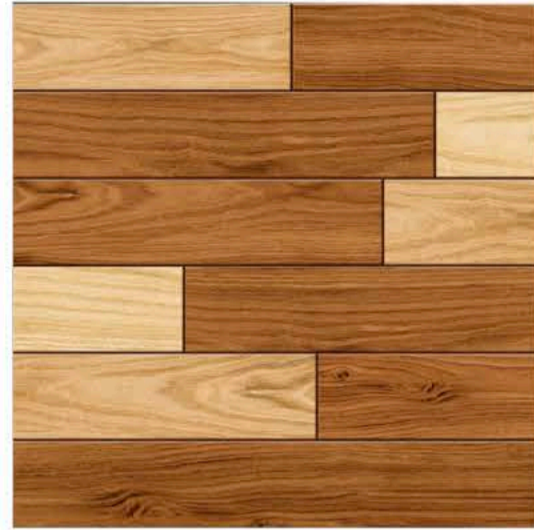

1183

1184

LEADSUN

**MATT
SERIES**

APPLICATIONS

WHITE BODY

**600MMx600MM
PORCELAIN TILES**

1185