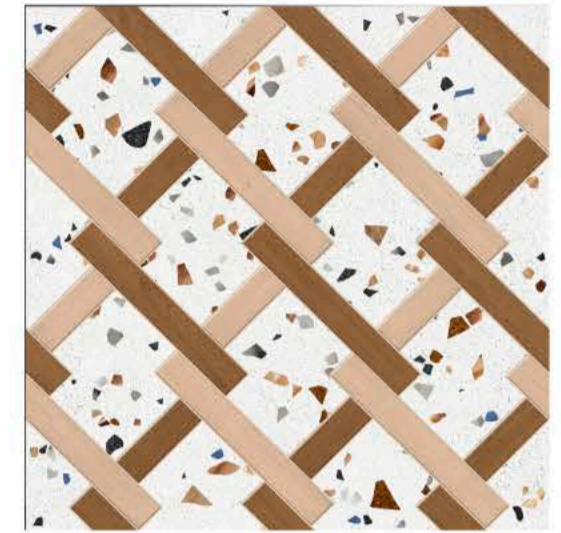

LEADSUN

**MATT
SERIES**

APPLICATIONS

WHITE BODY

**600MMx600MM
PORCELAIN TILES**

1184