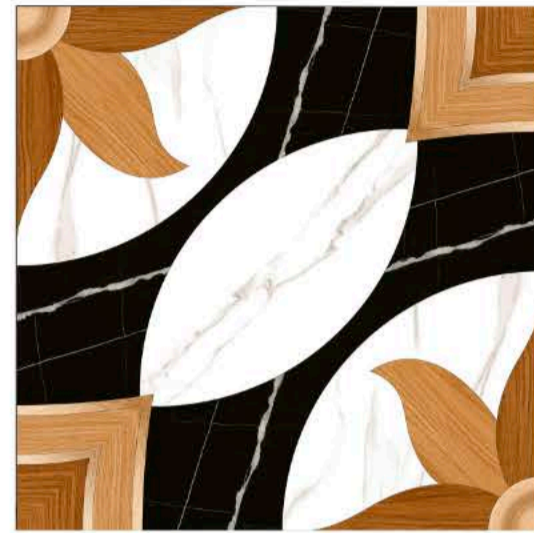

LEADSUN

**MATT
SERIES**

APPLICATIONS

WHITE BODY

**600MMx600MM
PORCELAIN TILES**

1127