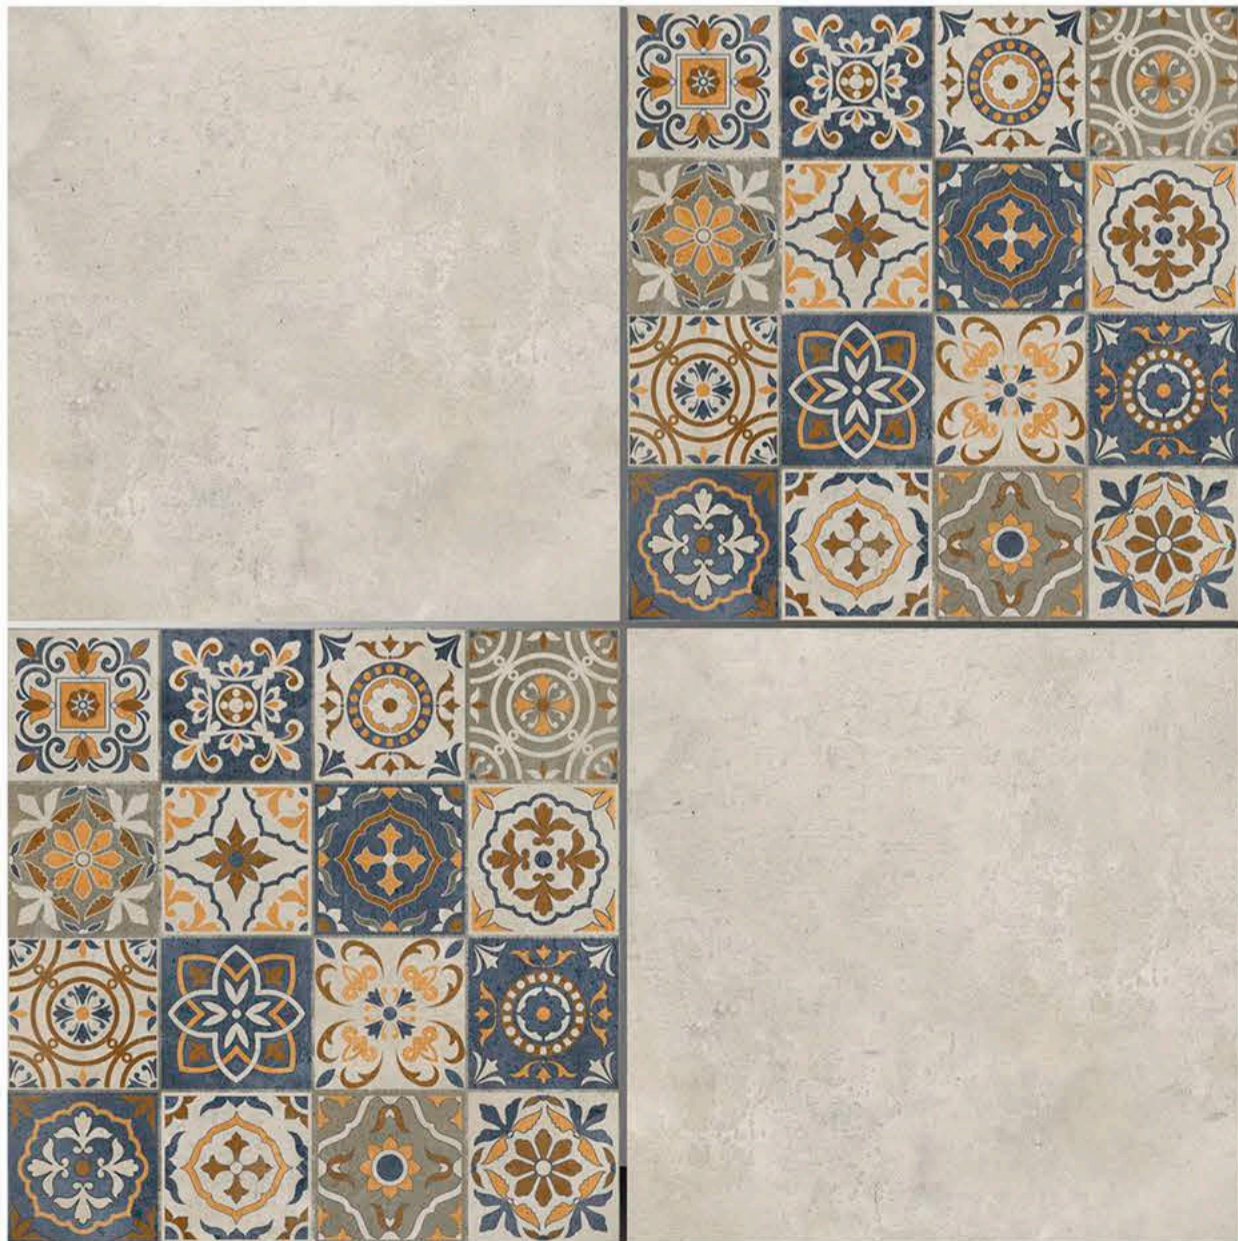

LEADSUN

**MATT
SERIES**

APPLICATIONS

WHITE BODY

**600MMx600MM
PORCELAIN TILES**