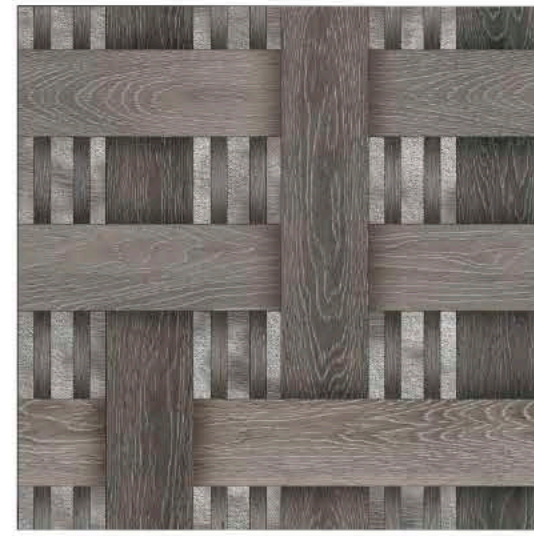

LEADSUN

**MATT
SERIES**

APPLICATIONS

WHITE BODY

**600MMx600MM
PORCELAIN TILES**

1191