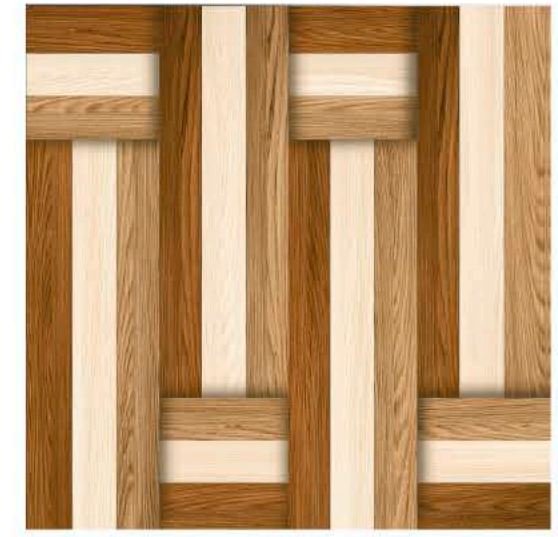

LEADSUN

**MATT
SERIES**

APPLICATIONS

WHITE BODY

**600MMx600MM
PORCELAIN TILES**

1064