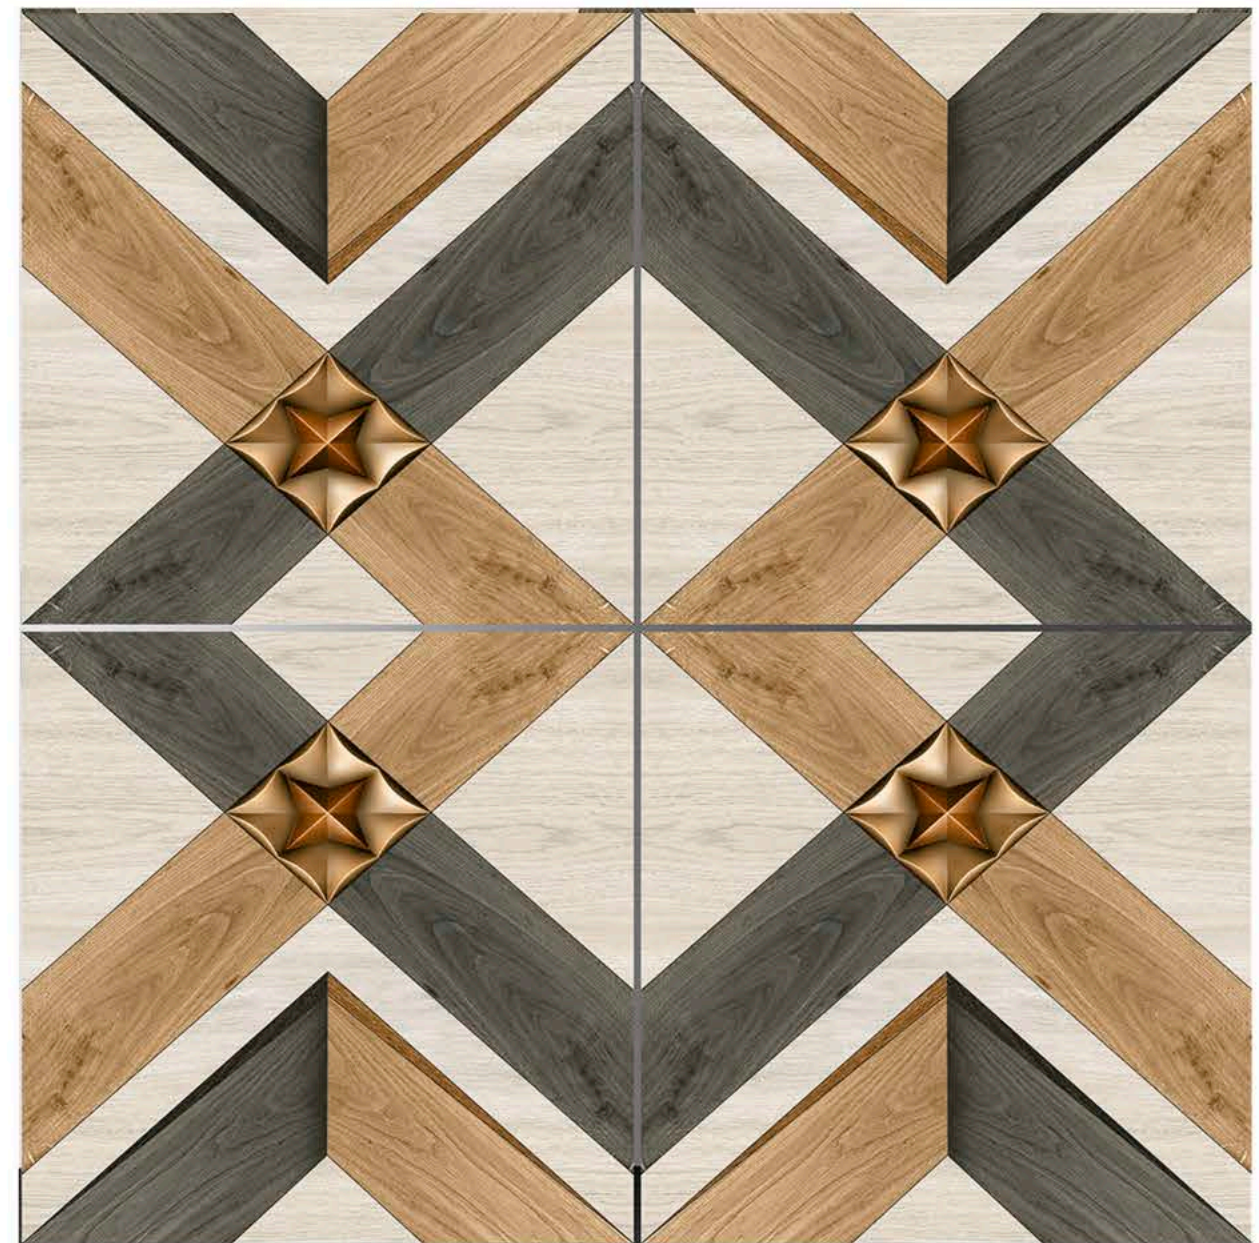

LEADSUN

**MATT
SERIES**

APPLICATIONS

WHITE BODY

**600MMx600MM
PORCELAIN TILES**