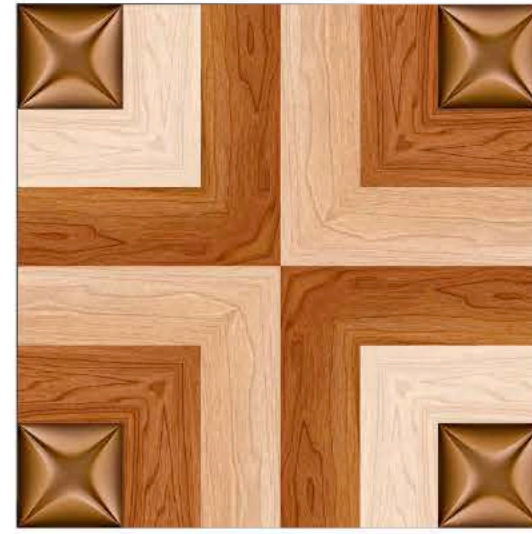

LEADSUN

**MATT
SERIES**

APPLICATIONS

WHITE BODY

**600MMx600MM
PORCELAIN TILES**

1071