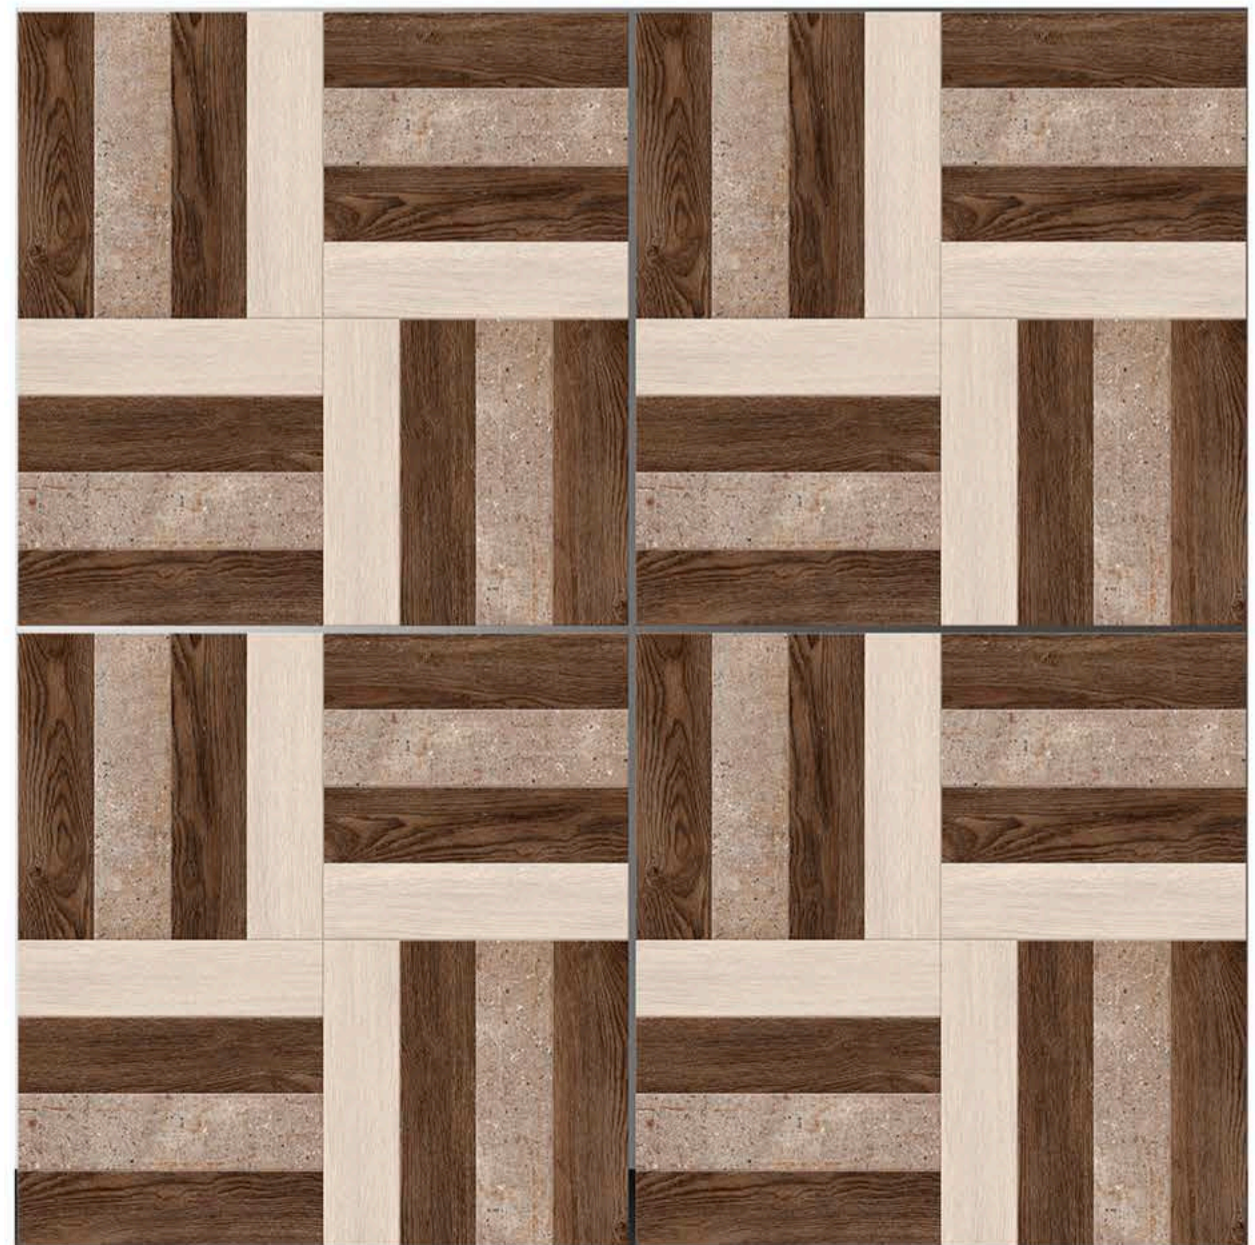

LEADSUN

**MATT
SERIES**

APPLICATIONS

WHITE BODY

**600MMx600MM
PORCELAIN TILES**