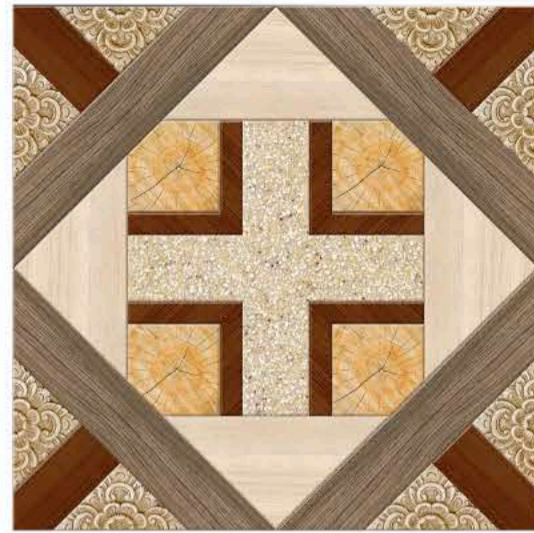

LEADSUN

**MATT
SERIES**

APPLICATIONS

WHITE BODY

**600MMx600MM
PORCELAIN TILES**

1094