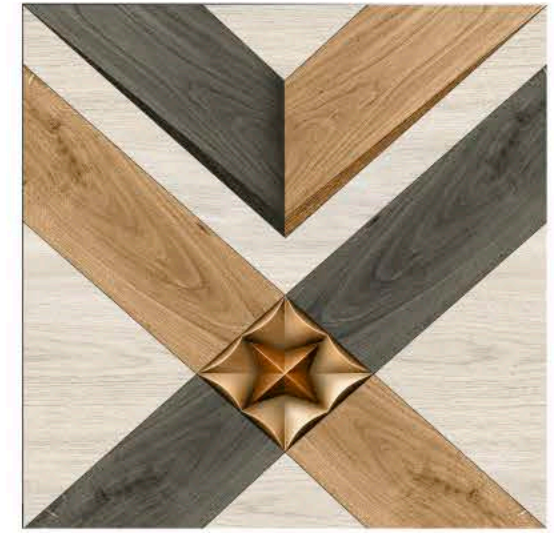

LEADSUN

**MATT
SERIES**

APPLICATIONS

WHITE BODY

**600MMx600MM
PORCELAIN TILES**

1008