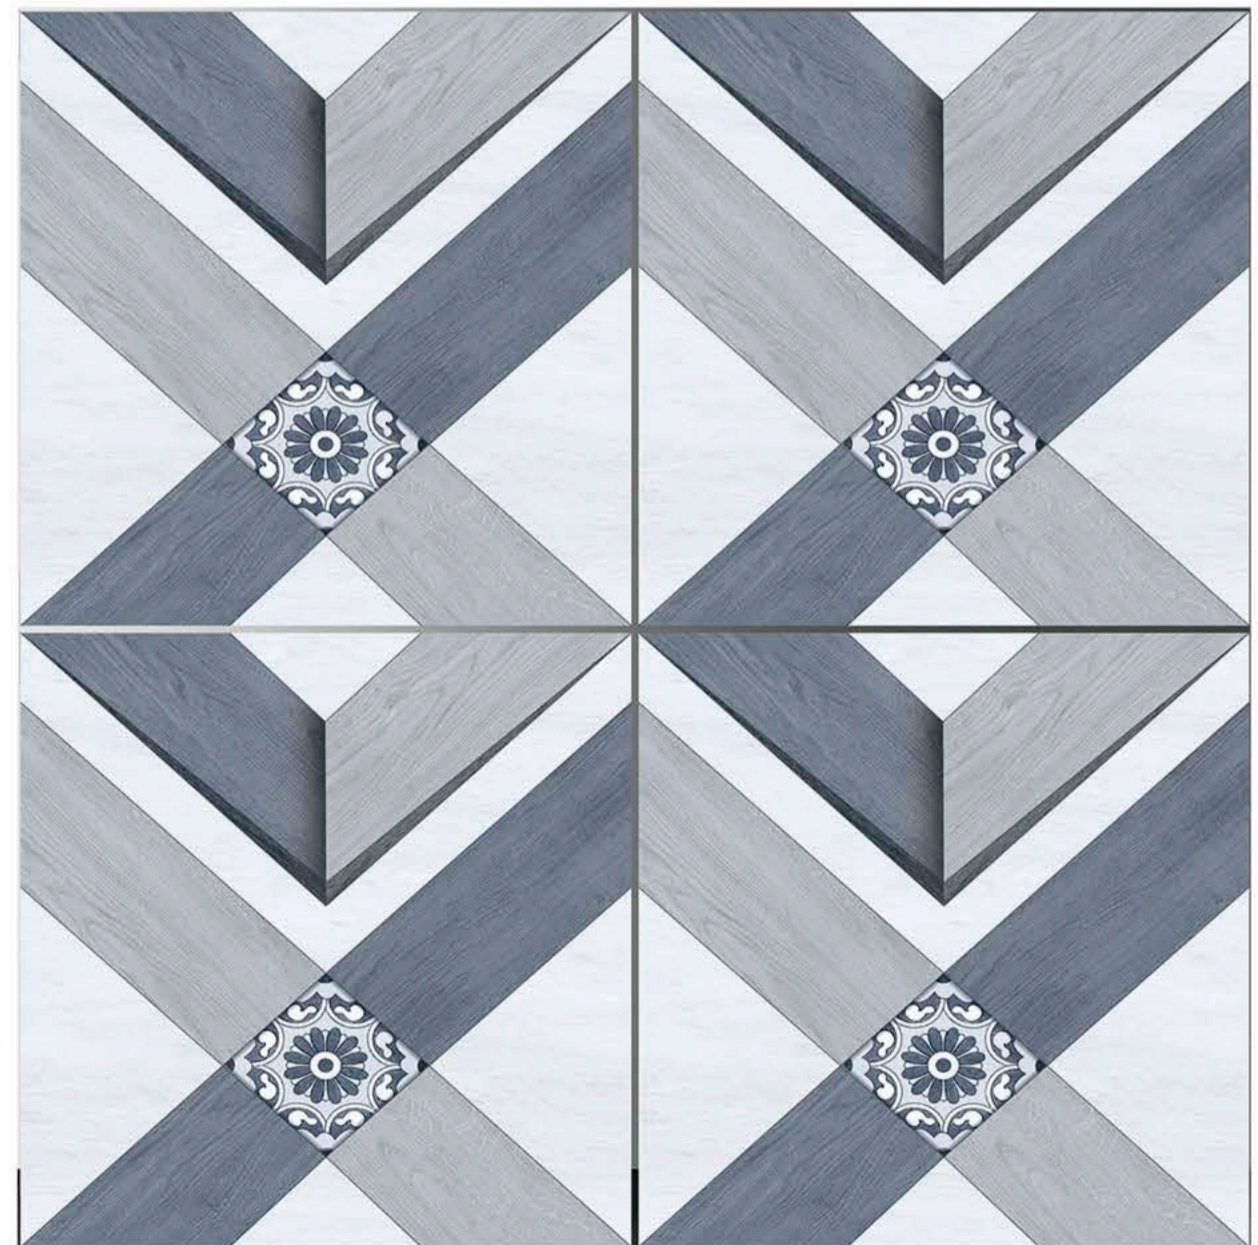

**600MMx600MM
PORCELAIN TILES**

1097

1098

1099

1100

LEADSUN

**MATT
SERIES**

APPLICATIONS