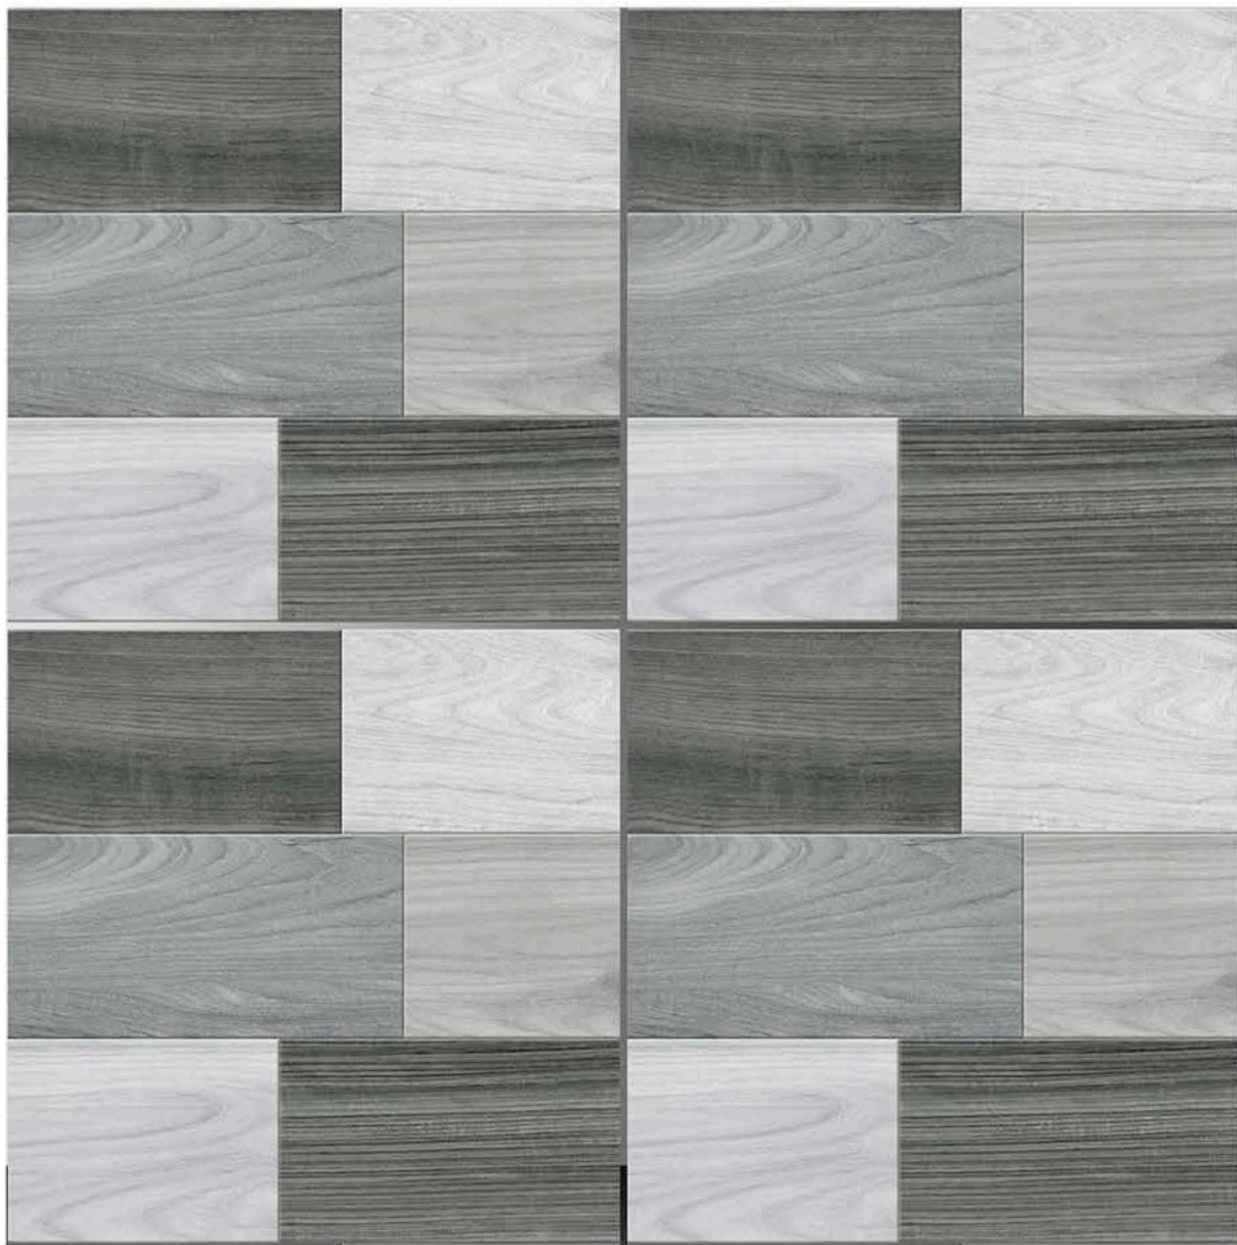

LEADSUN

**MATT
SERIES**

APPLICATIONS

WHITE BODY

**600MMx600MM
PORCELAIN TILES**