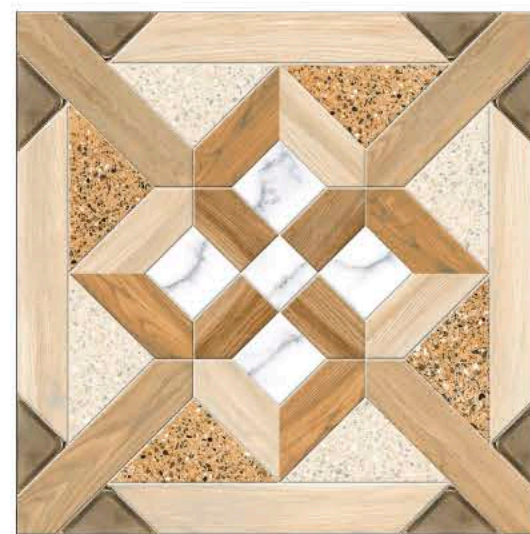

LEADSUN

**MATT
SERIES**

APPLICATIONS

WHITE BODY

**600MMx600MM
PORCELAIN TILES**

1003