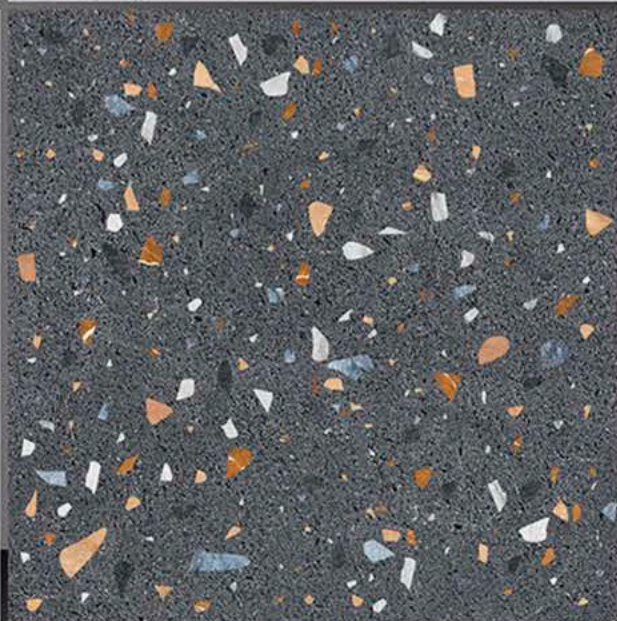

3014

3015

3016

DARK

LIGHT

LEADSUN

**MATT
SERIES**

APPLICATIONS