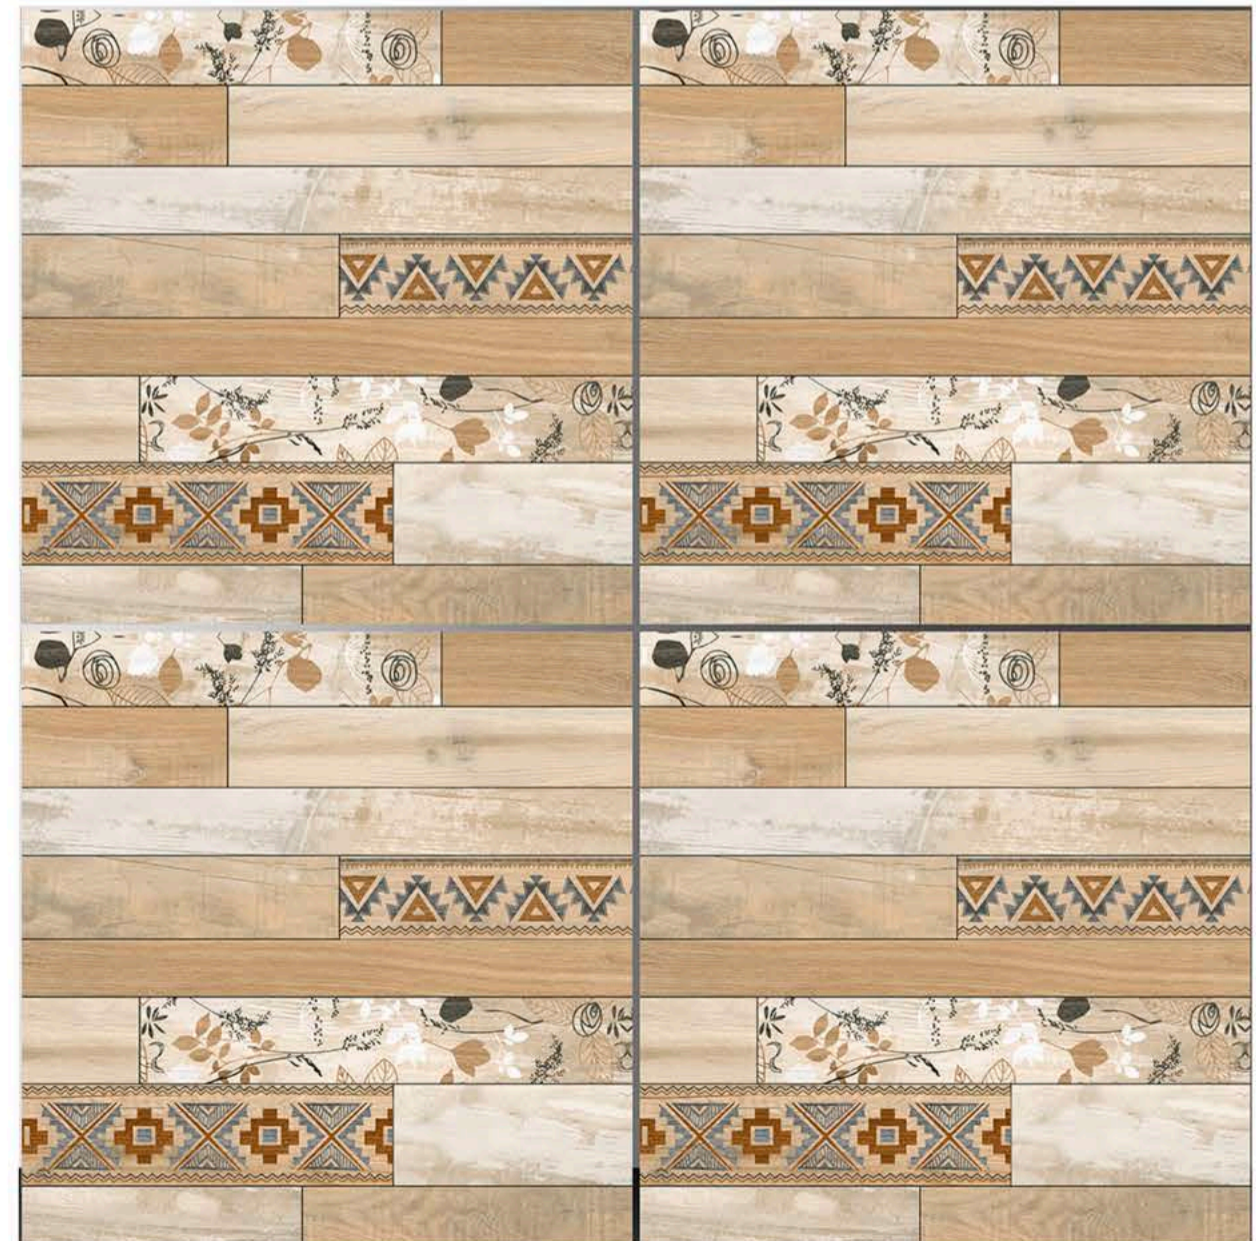

LEADSUN

**MATT
SERIES**

APPLICATIONS

WHITE BODY

**600MMx600MM
PORCELAIN TILES**