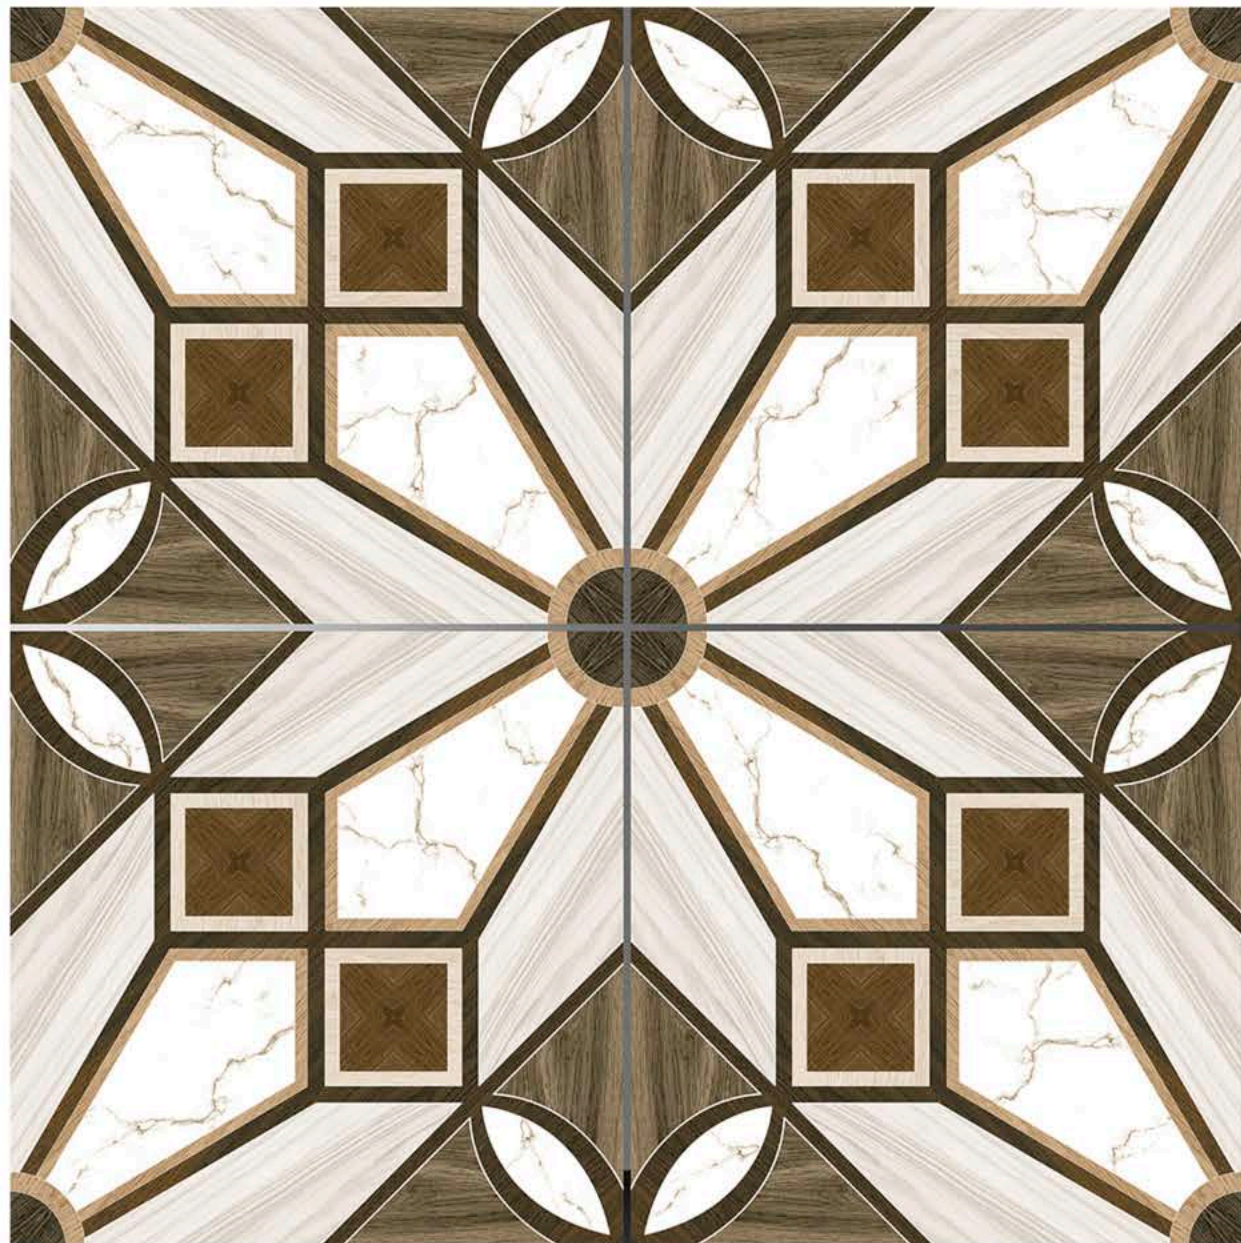

LEADSUN

**MATT
SERIES**

APPLICATIONS

WHITE BODY

**600MMx600MM
PORCELAIN TILES**