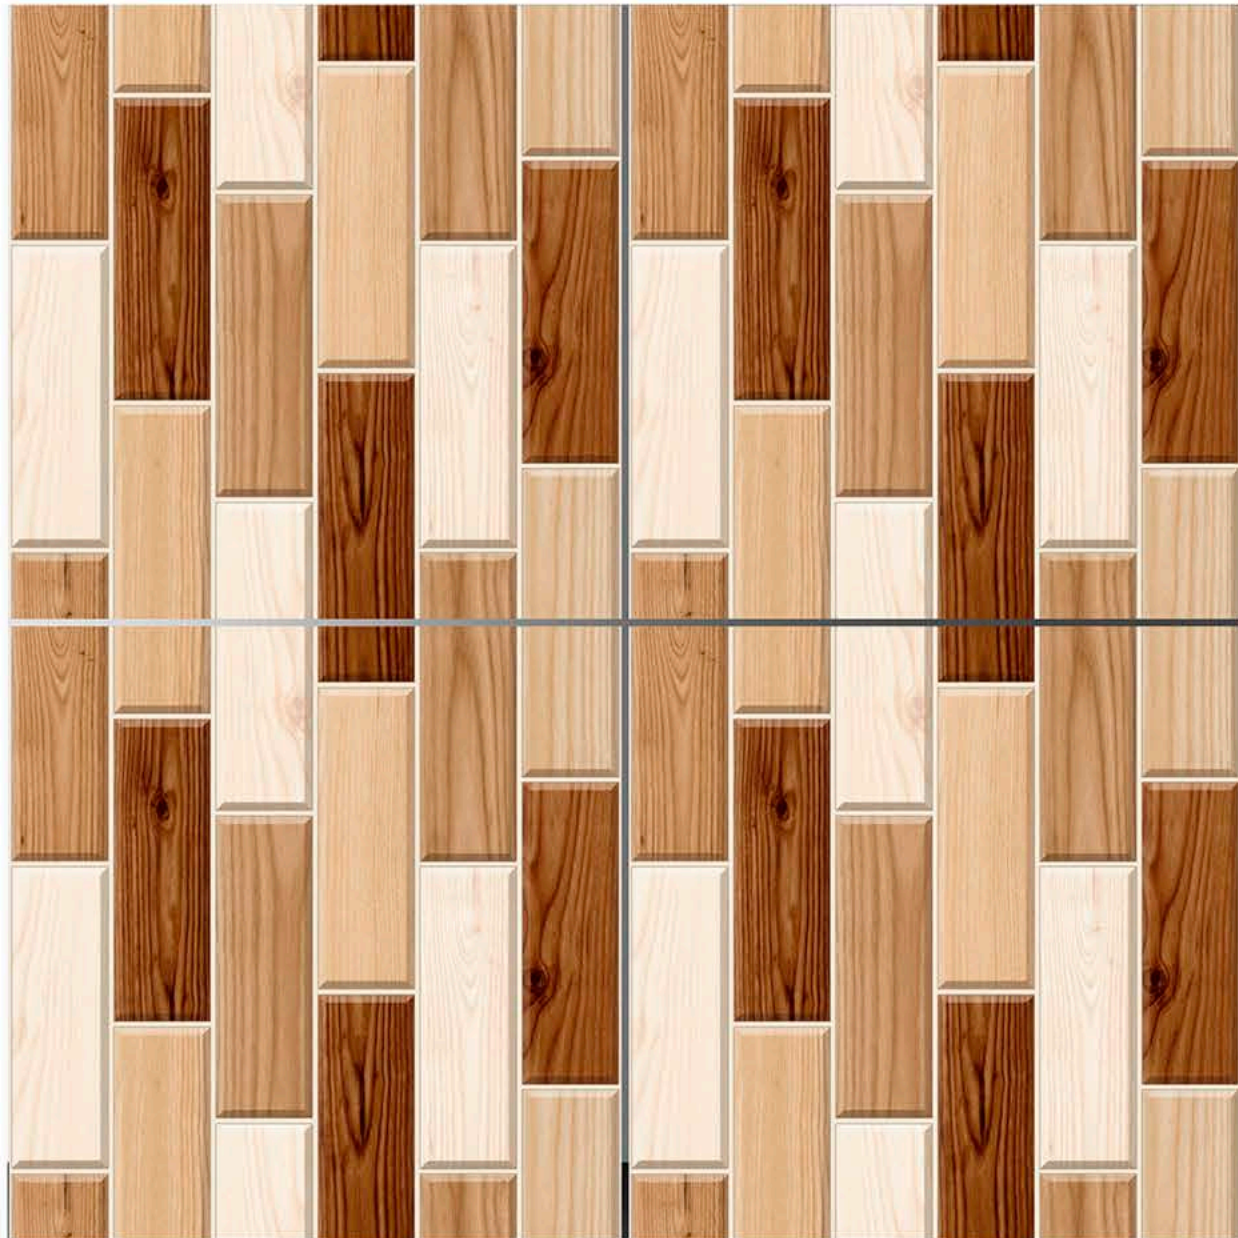

WHITE BODY

**600MMx600MM
PORCELAIN TILES**

1165

1166

1167

1168

LEADSUN

**MATT
SERIES**