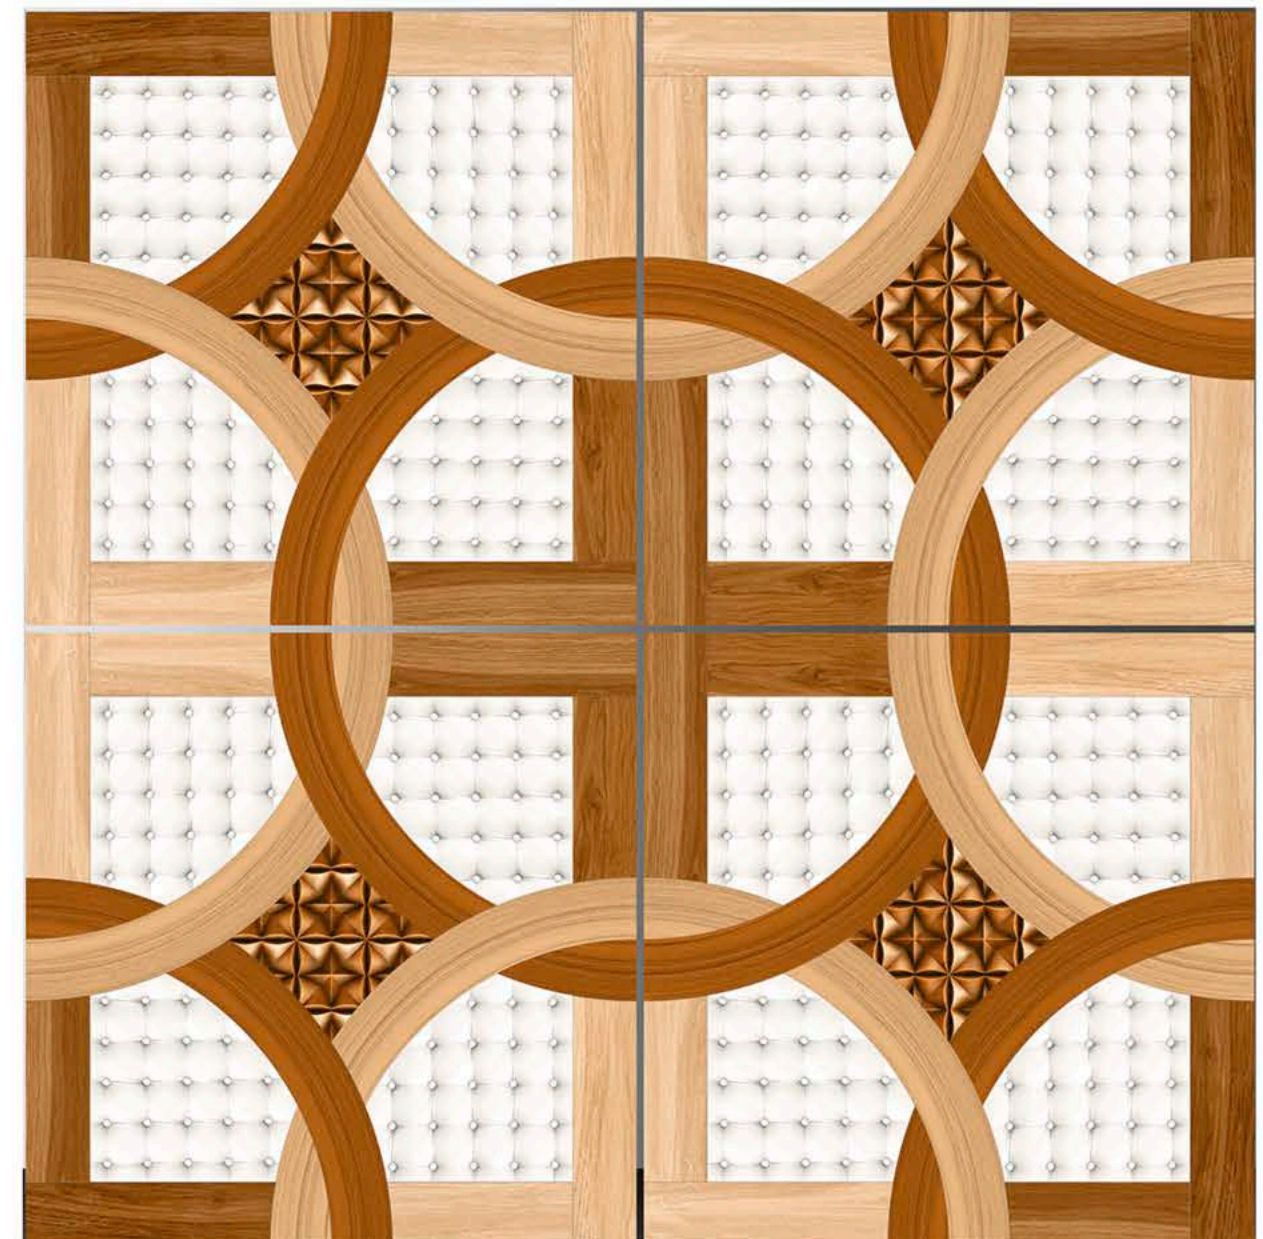

LEADSUN

**MATT
SERIES**

APPLICATIONS

WHITE BODY

**600MMx600MM
PORCELAIN TILES**