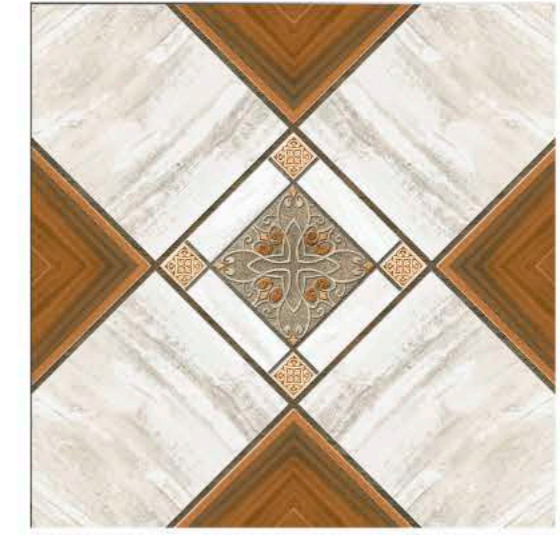

LEADSUN

**MATT
SERIES**

APPLICATIONS

WHITE BODY

**600MMx600MM
PORCELAIN TILES**

1124