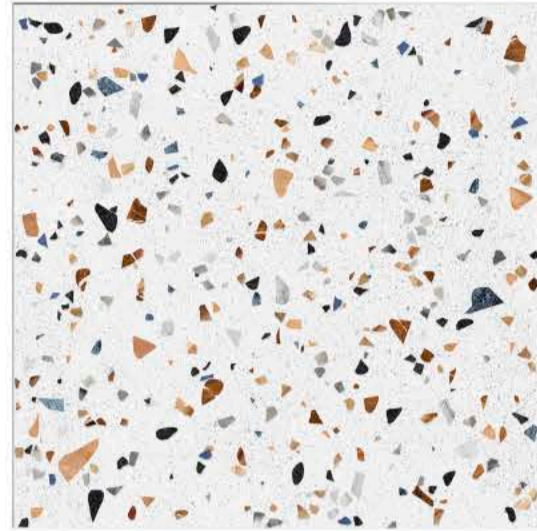

3011

3012

LEADSUN

**MATT
SERIES**

APPLICATIONS

WHITE BODY

**600MMx600MM
PORCELAIN TILES**

3013