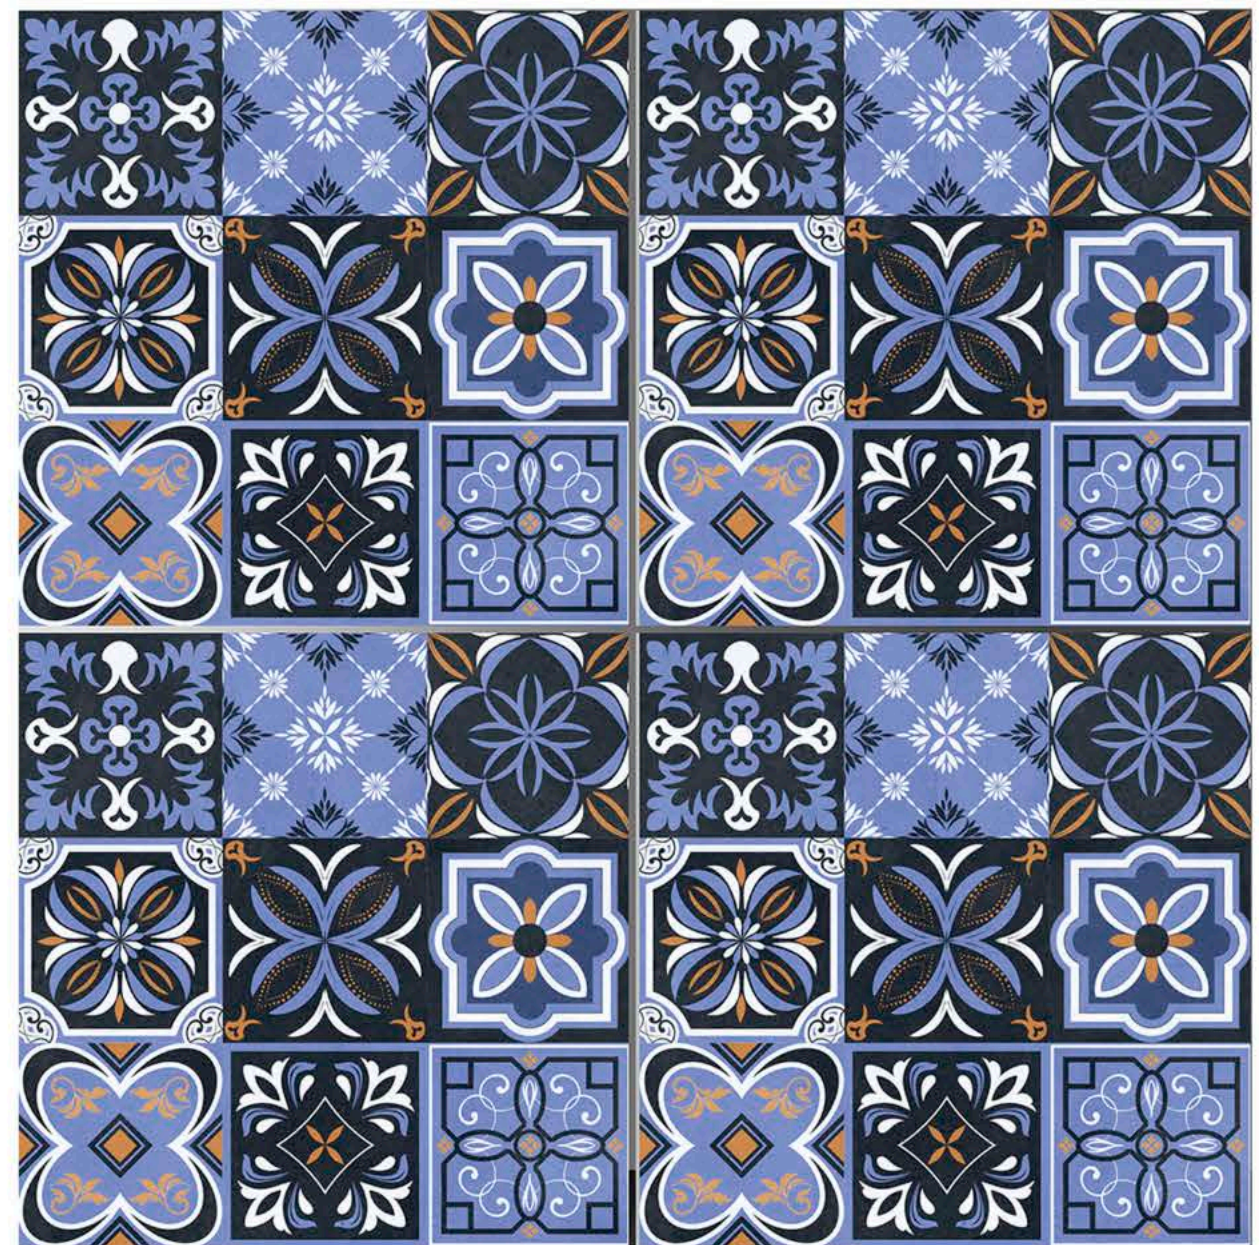

**600MMx600MM
PORCELAIN TILES**

3063

3064

3065

3066

LEADSUN

**MATT
SERIES**

APPLICATIONS